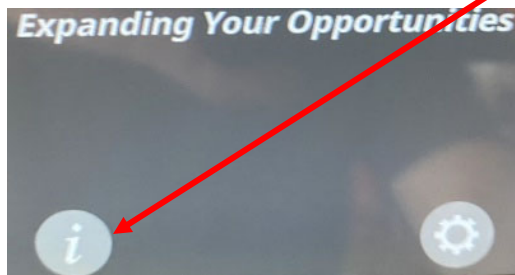

MERRYCHEF®

MERRYCHEF TECH ASSIST APP
AVAILABLE ON APPLE & GOOGLE

Welbilt UK Ltd Ashbourne House
The Guildway
Old Portsmouth Road
Guildford,
GU3 1LR

Tel UK Office +44 (0) 1483 464 900

Email Technical - Merrychef.TechSupport@welbilt.com

Website – <https://www.merrycheftechnical.com>

Tech Advisory notice 28/07/2023

IMPORTANT NOTE – Before updating any firmware on the Merrychef connex range of high-speed ovens you must first go to the info button and confirm the current version and only use the instructions for that version before proceeding to the update process.

Go to the info button at the startup screen and check the version of firmware currently loaded on the oven, it will be either V1.5.5b - V2.0.0 – V2.01

For Firmware V1.5.5b updating to V2.0.2 see Tech Advisory Number: TAMCF00011 28/07/2023.

For Firmware V2.0.0 or V2.0.1 updating to V2.0.2 see Tech Advisory Number: TAMCF00012 28/07/2023.